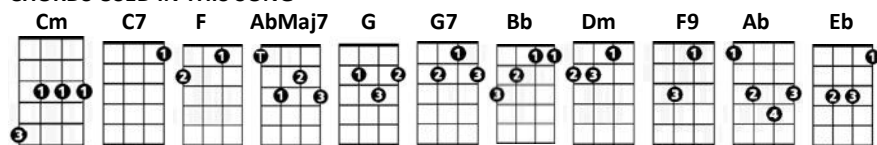

# Summer in the City

Difficulty = 🍻🍻🍻

### CHORDS USED IN THIS SONG

[Ab] [G]  
[Ab] [G]  
[Ab] [G]

[Cm] Hot town, [Eb] summer in the city  
[F9] Back of my neck getting [Ab] dirty and [G] gritty  
[Cm] Been down, [Eb] isn't it a pity  
[F9] Doesn't seem to be a [Ab] shadow in the [G] city

[G] Till I'm [G7] wheezing like a bus stop  
[Cm] Running up the stairs, gonna [C7] meet you on the rooftop [C7]

[F] But at night it's a [Bb] different world  
[F] Go out and [Bb] find a girl  
[F] Come-on come-on and [Bb] dance all night  
[F] Despite the heat it'll [Bb] be alright

And [Dm] babe, don't you [G] know it's a pity  
That the [Dm] days can't [G] be like the nights  
In the [Dm] summer, in the [G] city  
In the [Dm] summer, in the [G] city

[Cm] [Abmaj7] Beep Beep [Cm] [Abmaj7] [\*]  
[Cm] [Eb]  
[F9] [Ab] [G]  
[Cm] [Eb]  
[F9] [Ab] [G]