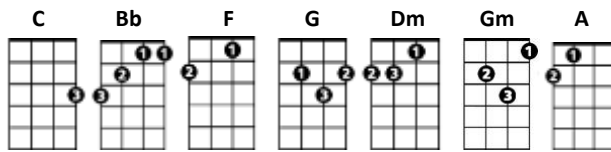

Sweet Child 'O Mine

Difficulty = 🎸🎸

Guns 'N Roses

CHORDS USED IN THIS SONG

Intro: [C] [Bb] [F] [C] x2

[C] She's got a smile that it seems to me
Re-[Bb]-minds me of childhood memories
Where [F] everything was as fresh as the bright blue [C] sky
[C] Now and then when I see her face
She [Bb] takes me away to that special place
And if I [F] stared too long, I'd probably break down and [C] cry

[G] Oh Oh [Bb] Oh, sweet child o' [C] mine
[G] Oh, Oh, Oh, [Bb] Oh sweet love of [C] mine
[C] [Bb] [F] [C]

[C] She's got eyes of the bluest skies
As [Bb] if they thought of rain
I [F] hate to look into those eyes and [C] see an ounce of pain
Her [C] hair reminds me of a warm safe place
Where [Bb] as a child I'd hide
And [F] pray for the thunder and the rain to [C] quietly pass me by

[G] Oh Oh [Bb] Oh, sweet child o' [C] mine
[G] Oh, Oh, Oh, [Bb] Oh sweet love of [C] mine

Instrumental Verse:

[C] [Bb] [F] [C]
[C] [Bb] [F] [C]

[G] Oh Oh [Bb] Oh, sweet child o' [C] mine
[G] Oh, Oh, Oh, [Bb] Oh sweet love of [C] mine
[G] Oh Oh [Bb] Oh, sweet child o' [C] mine
[G] Oh, Oh, Oh, [Bb] Oh sweet love of [C] mine

Solo Break:

[Dm] [Bb] [A] [Gm] x4

[Gm]....

[Dm] [F] [Gm] [Bb][C] x2

[Dm] Where do we go [F] where do we go now [Gm] where do we go [Bb] [C]

[Dm] Where do we go [F] where do we go now [Gm] [Bb] [C]

[Dm] Where do we go [F] Sweet child [Gm] Where do we go now [Bb] [C]