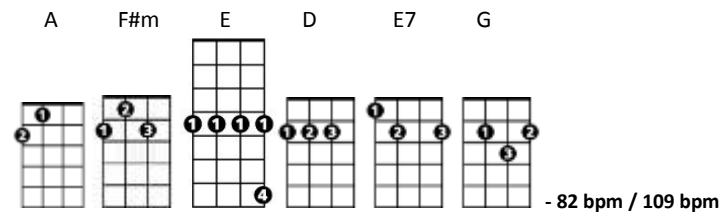

Take Me Home, Country Roads

Difficulty = 🎸🎸🎸

John Denver

CHORDS USED IN THIS SONG

[*] = Pause

[A] Almost heaven, [F#m] West Virginia
[E] Blue ridge mountains, [D] [*] Shenandoah [A] [*] river
[A] Life is old there, [F#m] older than the [F#m] trees
[E] Younger than the mountains, [D] blowing like a breeze [A]