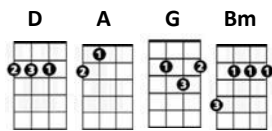

The Galway Girl

Difficulty = !!

Steve Earle

CHORDS USED IN THIS SONG

[D][D]

[D] Well, I took a stroll on the old long walk
On a [D] day-I-[A]ay-I-[G]ay
[D] I met a little girl and we stopped to talk
on a [D] grand-soft [G]day-I-[D*]-ay
And I [G] ask you, [D] friend, what's a [G] fella to [D] do
'Cause her [Bm] hair was [A] black and her [G] eyes were [D] blue
And I [G] knew right [D] then, I'd be [G] takin' a [D] whirl
'Round the [Bm] Salthill [A] Prom with a [G] Galway [D] girl

[D] [D] [D] [D] [G] [G] [G] [D]
[G][D][A][D][A] [A] [D] [D]

[D] We were halfway there when the rain came down
On a [D] day-I-[A]-ay-I-[G]ay
And she [D]asked me up to her flat downtown
on a [D] grand-soft [G] day-I-[D]-ay
And I [G] ask you, [D] friend, what's a [G] fella to [D] do
'Cause her [Bm] hair was [A] black and her [G] eyes were [D] blue
So I [G] took her [D] hand, and I [G] give her a [D] twirl
And I [Bm] lost my [A] heart to a [G] Galway [D] girl

[D] [D] [D] [D] [G] [G] [G] [D]
[G][D][A][D][A] [A] [D] [D]
[G] [G] [G] [G] [D] [D][D] [A]
[G][D][A] [D] [A] [A] [A] [D]

[D] When I woke up I was all alone...[G]
With a [D] broken heart and a ticket home
And I [G] ask you [D] now, tell me [G] what would you [D] do
If her [Bm] hair was [A] black and her [G] eyes were [D] blue
I've [G] traveled a-[D]-round I've been [G] all over this [D] world
Boys I [Bm] ain't [A] never seen nothin' like a [G] Galway [D] girl