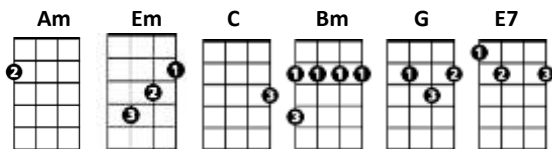

## Kraftwerk

Difficulty = ↓

### CHORDS USED IN THIS SONG

Intro: [Am] [Em] \*4

[Am] She's a model and she's [Em] looking good  
[Am] [Em]  
I'd [Am] like to take her home that's [Em] understood  
[Am] [Em]  
She [Am] plays hard to get, she smiles from [Em] time to time  
[Am] [Em]  
It [Am] only takes a camera to change [Em] her mind  
[Am] [Em]