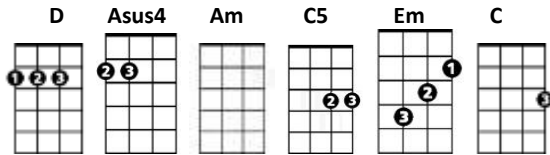

Times Like These

Difficulty = 🍷🍷🍷

Foo Fighters

CHORDS USED IN THIS SONG

[Asus4][D][D][Asus4][D] [Asus4][D] [Asus4][D] [D][D][D] x2

[D] I ... I'm a one way [Am7] motorway
I'm the one that [C5] drives away
then [Em] follows you back home [D]
[D] I I'm a street light [Am7] shining
I'm a wild light [C5] blinding bright
[Em] burning off alone [D]
Ah hah hahhh [D]