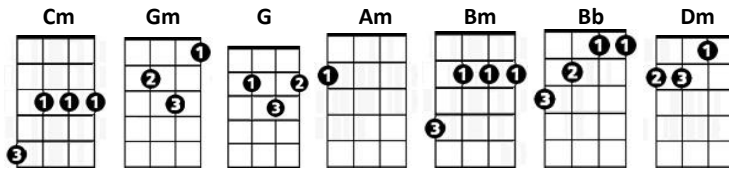

# Make Up

### CHORDS USED IN THIS SONG

[Cm] Your face when sleeping is [Gm] sublime  
 [Cm] And then you open up your [Gm] eyes  
 [G] Then comes pancake factor number one  
 eyeliner, rose hips and lip gloss, such fun  
 You're a [Am] slick little girl, [Bm]  
 you're a [Am] slick little girl [Bm]  
 [G] Rouge and coloring, incense and ice  
 Perfume and kisses, ooh it's all so nice  
 You're a [Am] slick little girl, [Bm]  
 you're such a [Am] slick little girl [Bm]  
 [Bb] Now we're coming [Cm] out,  
 [Bb] out of our [Cm] closets  
 [Bb] Out on the [Cm] streets,  
 yeah, [Bb] we're coming [Cm] out

[Cm] When you're in bed it's so wonder-[Gm]-ful, *It'd be so nice to fall in love*  
 [Cm] When you get dressed I really get my [Gm] fill, *People say that it's impossible*  
 [G] Gowns lovely made out of lace  
 And all the things that you do to your face  
 You're a [Am] slick little girl, [Bm]  
 Oh you're a [Am] slick little girl [Bm]

[G] Eyeliner, whitener then colour the eyes  
 Yellow and green, *oooh* what a surprise  
 You're a [Am] slick little girl, [Bm]  
 Oh you're such a [Am] slick little girl [Bm]  
 [Bb] Now we're coming [Cm] out,  
 [Bb] out of our [Cm] closets  
 [Bb] Out on the [Cm] streets,  
 yes, [Bb] we're coming [Cm] out  
 yeah, [Bb] we're coming [Cm] out  
 yeah, [Bb] we're coming [Cm] out  
 [Bb]