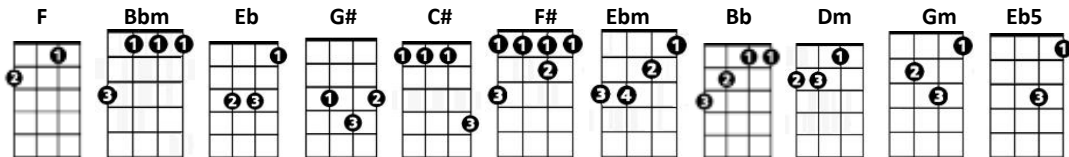

Perfect Day

Lou Reed

CHORDS USED IN THIS SONG

[F] [Bbm] [F] [Bbm]

[Bbm] Just a [Eb] perfect day,
 [G#] Drink Sangria [C#] in the park,
 [F#] And then later, [Ebm] when it gets dark,
 We go [F] home.
 [Bbm] Just a [Eb] perfect day,
 [G#] Feed animals [C#] in the zoo
 [F#] Then later, a [Ebm] movie, too,
 And then [F] home.