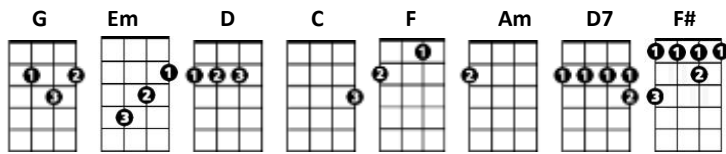

Turning Japanese

Difficulty = 📏📏📏📏

The Vapours

CHORDS USED IN THIS SONG

Intro:

[G] //// [Em] //// [G] //// [Em] //// [Am] //// [C] // [D] //

[G] I've got your picture [Em] of me and you
 [G] You wrote "I love you" [Em] I wrote "me too"
 [Am] I sit there [C] staring and there's [D7] nothing else to [G] do
 [G] Oh it's in colour [Em] your hair is brown
 [G] Your eyes are hazel [Em] and soft as clouds
 [Am] I often [C] kiss you when [D7] there's no one else [G] around

[G] // [Em] // [Am] // [D] // [G] // [Em] // [Am] // [D] ////

[D]

[G] I've got your picture, I've got your picture
 I'd like a [Em] million of you all round my cell
 I want a [G] doctor to take your picture
 So I can [Em] look at you from inside as well
 You've got me [Am] turning up and turning down
 And [C] turning in and [D] turning 'round