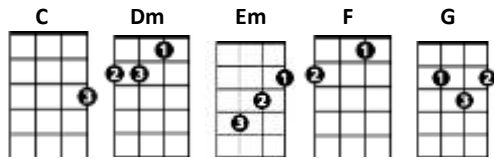

Wake Me Up Before You Go-Go

Difficulty = 📉📉

Wham

CHORDS USED IN THIS SONG

[C] [*] Jitterbug [click fingers] x 4

You put the [C] boom-boom into my heart
You send my [Dm] soul sky high when your [C] lovin' starts
Jitterbug into my brain
Goes a [Dm] bang-bang-bang 'til my [C] feet do the same
But [Dm] something's bugging you
[Em] Something ain't right
My [F] best friend told me what [Em] you did last night
[Dm] Left me sleepin' [Em] in my bed
[F] I was dreaming, but I [G] should have been with you instead [*]

Wake me [C] up before you go-go
Don't leave me [Dm] hanging on like a [C] yo-yo
Wake me up before you go-go
Don't want to [Dm] miss it when you hit that [C] high
Wake me up before you go-go
'Cause I'm not [Dm] plannin' on going [C] solo
Wake me up before you go-go
[Dm] Take me dancing toni[C]iiight
I wanna hit that hiiiigh - yeah, yeah, yeah