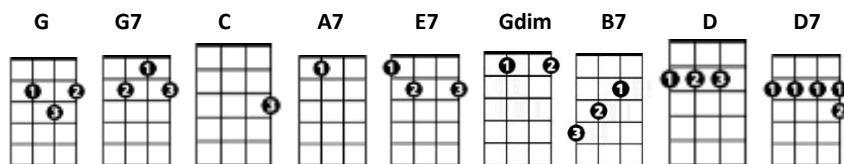

When I'm Cleaning Windows

Difficulty = 🎸🎸🎸

George Formby

CHORDS USED IN THIS SONG

Intro: [G] [G7] [C] [A7] [G] [E7] [Gdim][G]

Now [G] I go cleaning windows to [A7]earn an honest bob
[D] For a nosey parker it's an interesting [G] job
Now [G] it's a job that [G7] just suits me a [C] window cleaner [A7] you will be
If [G] you could see what [E7] I can see [Gdim] when I'm cleaning [G] windows
[G] The honeymooning [G7] couples too [C] you should see them [A7] bill and coo
You'd [G] be surprised at [E7] things they do [Gdim] when I'm cleaning [G] windows

In [B7] my profession I work hard [E7] but I'll never stop
I'll [A7] climb this blinking ladder 'til [D] I get right to the [D7] top

The [G] blushing bride she [G7] looks divine
The [C] bridegroom he is [A7] doing fine
I'd [G] rather have his [E7] job than mine [Gdim] when I'm cleaning [G] windows
[G] The chambermaid sweet [G7] names I call, [C] it's a wonder[A7] I don't fall
My [G] mind's not on my [E7] work at all [Gdim] when I'm cleaning [G] windows
I [G] know a fellow [G7] such a swell he [C] has a thirst it's [A7] plain to tell
I've [G] seen him drink his [E7] bath as well [Gdim] when I'm cleaning [G] windows

In [B7] my profession I work hard [E7] but I'll never stop
I'll [A7] climb this blinking ladder 'til [D] I get right to the [D7] top

[G] Pyjamas lying [G7] side by side [C] ladies nighties [A7] I have spied
I've [G] often seen what [E7] goes inside [Gdim] when I'm cleaning [G] windows

[G] [G7] [C] [A7]
[G] [E7] [Gdim] [G]
[B7] [E7]
[A7] [D] [D7]
[G] [G7] [C] [A7]
[G] [E7] [Gdim] [G]

Now [G] there's a famous [G7] talkie queen [C] looks a flapper [A7] on the screen
She's [G] more like eighty [E7] than eighteen [Gdim] when I'm cleaning [G] windows
She [G] pulls her hair all [G7] down behind
[C] Then pulls down her [A7] never mind
And [G] after that pulls [E7] down the blind [Gdim] when I'm cleaning [G] windows