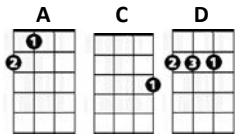

Whippin' Piccadilly

Difficulty = 1

Gomez

CHORDS USED IN THIS SONG

[A]

[A] Once upon a time, not too long ago, we took a day out in [D] Manchester
We all [A] fall down, there's [C] not enough [D] hours in [A] our day
[A] Played a bit of football, fell in to the union, barged our way to the [D] toilet
With the [A] Kung Fu king, there's [C] not enough [D] hours in our [A] day

[A]

[A] I remember seeing someone dressed in a suit looking like a luna-[D]-tic
And we [A] all fall down, there's [C] not enough [D] hours in our [A] trip
[A] Well, academy cartwheel's breakin' your hands -- We got lovely posters for [D] sale
And we [A] all fall down, there's [C] not enough [D] hours in our [A] day