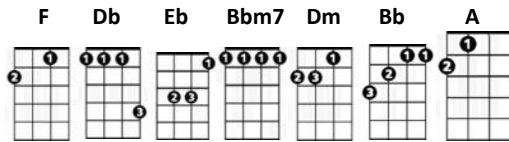

You Make Me Feel (Mighty Real)

Difficulty = 🎸🎸🎸

Sylvester

CHORDS USED IN THIS SONG

[F] [F] [F] [F]

[Db] [Eb] [F] [Bbm7] [Eb] [F]

[Db] [Eb] [F] [Bbm7] [Eb] [F]

You mean [Dm] I've been dancin' [Bb] on the [A] floor darlin'

I [Dd] feel real, [Eb] when you [F] hold me

[Db] [Eb] [F] [Bbm7] [Eb] [F]

[Db] [Eb] [F] [Bbm7] [Eb] [F]