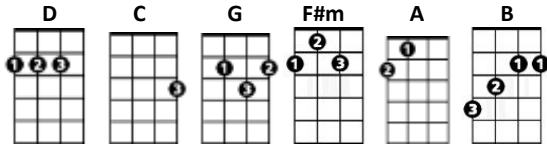

Hang On To Yourself

David Bowie

CHORDS USED IN THIS SONG

INTRO: [D] [C] [G] [D] [C] [G]

Well she's a [F#m] tongue twisting storm, she will [A] come to the show tonight
 [B] Praying to the light machine [F#m] [A] [B]
 She wants my [F#m] honey not my money, she's a [A] funky-thigh collector
 [B] Laying on electric dreams [F#m] [A] [B]

Well come [C] on, come [D] on, we've [C] really got a good thing [D] going
 Well come [C] on, well come [D] on, if you [C] think we're gonna make it
 You [A] better hang on to yourself [D] [C] [G] [D] [C] [G]

SOLO: [A] [D] [A] [D]
 to fade

(over the top on G string)
 On A string -2-4-5-9-7---9-7-5-4-2-

(This is the only song that is ever allowed to speed up.)