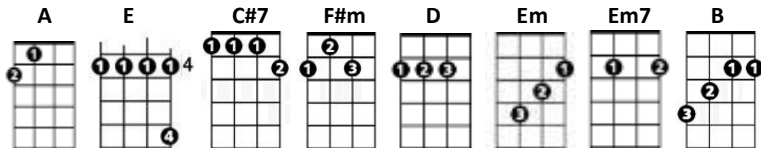

Lady Stardust

David Bowie

CHORDS USED IN THIS SONG

Intro: [A] [E] [A] [E]

[A] People stared [C#7] at the [F#m] makeup on his face [D]
 [A] Laughed at his long [F#m] black hair, [E] his animal grace [C#7]
 [F#m] The boy in the bright [D] blue jeans [A] jumped up on the [C#7] stage
 [A] Lady Stardust [E] sang his songs
 Of [D] darkness and disgrace [E]

And he was [A] al-[E]-right, the [D] band was al-[E]-together
 Yes he was [A] al-[E]-right, the [D] songs went on for-[E]-ever
 And he was [Em] awful nice
 [Em7] Really quite out of sight
 And he sang [A] all [E] night long [D] [E]

[A] Femme fatales [C#7] emerged from [F#m] shadows to watch this creature [D] fair
 [A] Boys stood up-[F#m]-on their chairs to [E] make their point of view [C#7]
 [F#m] I smiled [D] sadly for a [A] love I could not obey [C#7]
 [A] Lady Stardust [E] sang his songs
 Of [D] darkness and dismay [E]

And he was [A] al-[E]-right, the [D] band was al-[E]-together
 Yes he was [A] al-[E]-right, the [D] song went on for-[E]-ever
 And he was [Em] awful nice
 [Em7] Really quite paradise
 And he sang [A] all [E] night long [D] [E]