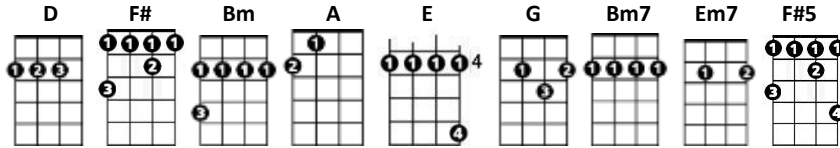

### CHORDS USED IN THIS SONG

[\*] = Pause

[D\*-\*] I'm an alligator [F#\*-\*] I'm a mama-papa comin' for you  
 [Bm] I'm the [Bm7] space invader, [E] I'll be a rock 'n' rollin' bitch for you  
 [G] Keep your mouth shut, [D] you're squawking like a pink monkey bird  
 [F#] and I'm busting up my brains for the [Bm] words [Bm7] [E]

chorus:

[Em7] Keep your e -[Bm7]- lectric eye on [E] me babe  
 [Em7] Put your [Bm7] ray gun to my [E] head  
 [Em7] Press your [Bm7] space face close to mine,[E] love  
 [D\*] Freak out in a Moonage Daydream oh! [E\*] yeah!

[D\*-\*] Don't fake it baby, [F#\*-\*] lay the real thing on me  
 [Bm] The [Bm7] church of man, love, [E] is such a holy place to be  
 [G] Make me baby, [D] make me know you really care  
 [F#] Make me jump into the air [Bm] [Bm7] [E]

solo

[Bm7] [A] [G] [F#] [F#5]  
 [Bm7] [A] [G] [F#] [F#5]

chorus:

[Em7] Keep your e -[Bm7] lectric eye on [E] me babe  
[Em7] Put your [Bm7] ray gun to my [E] head  
[Em7] Press your [Bm7] space face close to mine,[E] love  
[D\*] Freak out in a Moonage Daydream oh! [E\*] yeah!