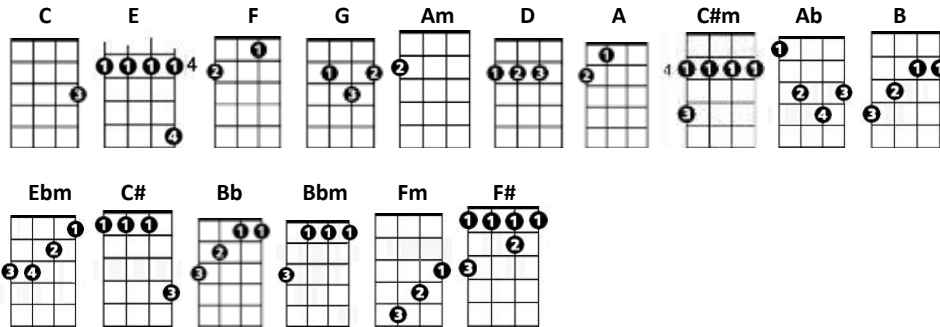

Rock 'n' Roll Suicide

David Bowie

CHORDS USED IN THIS SONG

Intro: [C] [G] [C] [G] (in 12/8 time)

Time takes a [C] cigarette, puts it in your [E] mouth

You pull on your [F] finger, then another [G] finger, then your [Am] cigarette

[G] The wall to wall is [F] calling it [G] lingers, then you for- [Am] -get

[G] Oh [F] you're a rock'n roll suicide

[C] [G] You're too old to [C] lose it too young to [E] choose it

And the [F] clock waits so [G] patiently on your [Am] song

[G] You walk past a [F] cafe but you don't [G] eat when you lived too [Am] long

[G] Oh no no [F] no you're a rock'n roll suicide

[C] [G] Chev brakes are [C] snarling as you stumble across the [E] road

But the [F] day breaks ins-[G]-tead so you hurry [Am] home

[G] Don't let the [F] sun blast your [G] shadow

don't let the [E] milk floats ride your [Am] mind

So [F] natural reli-[D]-giously un-[G]-kind

Oh no love you're not [C] alone

You're watching yourself [A] but you're too unfair