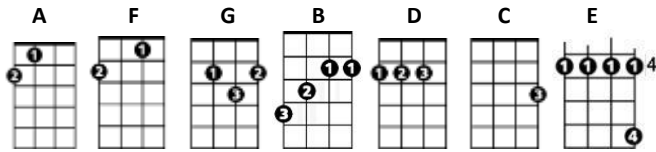

Suffragette City

David Bowie

CHORDS USED IN THIS SONG

.....guitaarrrrrr [G]

[G][A] [A]

[A] Hey Man [F] Leave me a-lone you [G] know
 [A] Hey Man Oh Henry [F] Get off the [G] phone I gotta
 [A] Hey Man, I gotta [B] straighten my face
 This [D] mellow thighed chick just put my [F] Spine out of [G] place

[A] Hey Man, my [F] school days [G] insane
 [A] Hey Man, my [F] works down the [G] drain
 [A] Hey Man, Well She's a [B] total blam blam,
 She [D] said she had to squeeze it [F] but she [G] And then she

Oh don't [A] lean on me man cos you [D] can't afford the ticket
 [F] I'm back on [C] Suffragette [G] City
 Well don't [A] lean on me man cos you [D] ain't got time to check it
 [F] You know my [C] Suffragette [G] City
 Its outta [A] sight she's all right [A]

[A] Hey Man ah Henry, [F] don't be un-[G]-kind, go away
 [A] Hey Man ah I can't [F] take you this [G] time, no way
 [A] Hey Man, say droogie [B] don't crash here.
 There's [D] only room for one [F] and here she [G]comes here she come