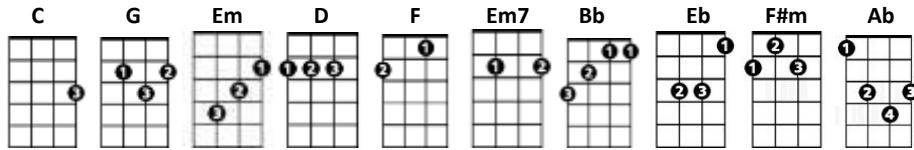

Star

David Bowie

CHORDS USED IN THIS SONG

Intro: [C] [G] X4

[C] Tony went to fight in Bel-[G]-fast

[C] Rudi stayed at home to starve [G] [F#m]

[Em] I could make it all [D] worthwhile as a [C] rock & roll [G*] star

[C] Bevan tried to change the [G] nation

[C] Sonny wants to turn the world [G] well he can tell you that [F#m] he

[Em] tried. I could make a [D] transformation as a [C] rock & roll [G*] star

[D] So --- [Em7] inviting (*la la la la*)

and [Bb*] I'd come on like a [F*] regular super [G*] star

(slow)

[G]

[Em] I could fall asleep [D] at night as a [C] rock & roll [G] star

[Em] I could fall in love [D] all right as a [C] rock & roll [G] star

[C] oooh, Rock n roll [Bb] star

[Ab] oooh, rock n roll [G] star

Bum bum bum Just watch me...bum bum

strum pattern for "Get it all, yeah!"

[C] du du du du [G] d [Bb] du du du du [F] d