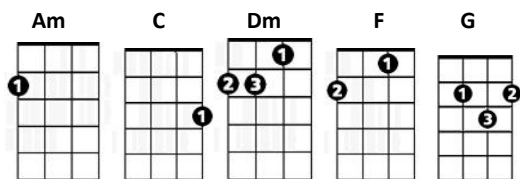

# Apple

Difficulty = 🍷🍷

### CHORDS USED IN THIS SONG

[G] [Am] [F][F]

[G] [Am] [F][F]

[G] I guess the [Am] apple don't fall [F] far from the tree

'Cause I've been [G] looking at you so [Am] long now I [F] only see me

[G] I wanna [Am] throw the apple [F] into the sky

[Am]

[C] I'm gonna drive, gonna drive all night

[F] I'm gonna drive, gonna drive all night

[Dm\*] I think the apple's rotten [Am\*] right to the core

From all the [C] things passed down from all the apples [F] coming before

[Dm] I split the apple down [Am] symmetrical lines

And what I [C] find is kind of scary, makes me [F] just want to drive

[Dm] [Am] [C] [F]

[Dm] [Am] [C] [F]

I wanna [G\*] know where you [C\*] go when you're [F\*] feeling alone