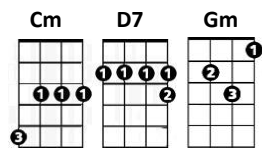

Bad Guy

Difficulty = 1

Billie Eilish

CHORDS USED IN THIS SONG

[Gm] [Gm] [Cm] [D7]

[Gm] White shirt, now red, my bloody nose, sleeping, you're on your tippy toes
[Cm] Creeping, around like no one knows [D7] think you're, so criminal
[Gm] Bruises, on both my knees for you, don't say thank you or please, I do
[Cm] What I want when I'm wanting to [D7] my soul, so [D7*] cynical

So you're a [Gm] tough guy, Like it really rough guy
Just can't get enough guy, Chest always so puffed guy
I'm that [Cm] bad type, Make your mama sad type
Make your girlfriend [D7] mad type, Might seduce your dad [D7*] type
I'm the bad guy.....duh

[Gm] [Gm] I'm the [Cm] bad guy [D7]

[Gm*] I like it, when you take control, [Gm*] even if you know that you don't
[Cm*] Own me, I'll let you play the role [D7*] I'll be, your animal
[Gm] My mo-my, likes to, sing along, with me, but she won't sing this song
[Cm] If she, reads all the lyrics, she'll pity [D7*], the men I know