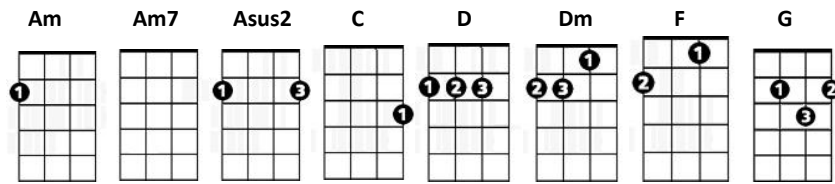

# Blame it on the Weatherman

Difficulty = 📏

### CHORDS USED IN THIS SONG

[G] [D][Am][C]

It's [G] just one more day no one [Am] said there would be rain again  
won't blame it on [C] myself, yeah, I'll blame it on the [G] weatherman.  
Get away for a while, here I [Am] am out on my own again  
won't blame it on [C] myself, yeah, I'll blame it on the [G] weatherman.  
Standing on the [D] shore calling out your [Am7] name I was here [C] before,  
I could see your [G] face, only clouds will [D] see tears are in my [Am7] eyes  
empty like my [C] heart, why do ya say good-[Am]-bye? [C]

The rain goes [D] on (on and [C] on again)  
The rain goes [D] on (on and [C] on again)  
The rain goes [D] on (on and [C] on again)

[G] Alone I can hear, hear our [Am] song playing for me again  
won't blame it on [C] myself, Oh no, just blame it on the [G] weatherman.  
Standing on the [D] shore calling out your [Am7] name I was here [C] before,  
I could see your [G] face, only clouds will [D] see tears are in my [Am7] eyes  
empty like my [C] heart, why do ya say good-[Am]-bye? [C]