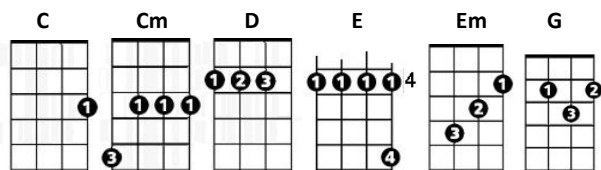

Buddy Holly

Difficulty = 🎸🎸

Weezer

CHORDS USED IN THIS SONG

[Em] What's with these homies dissing my girl? [D]

[G] Why do they gotta front? [D]

[Em] What did we ever do to these guys [D]

[G] that made them so vi-o-lent?

[C] Ooh ooh!

But ya [D] know I'm [Em] yours,

[C] Ooh ooh!

And I [D] know you're [Em] mine

[C] Ooh ooh! And [Cm] that's for all of time

[G] Oo-ee-oo, I look [C] just like Buddy [D] Holly,

[G] Oh oh, and you're [C] Mary Tyler [D] Moore