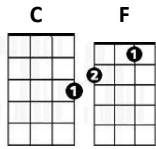

Escape (The Piña Colada Song)

Difficulty = 1

Rupert Holmes

CHORDS USED IN THIS SONG

[F] [C]

[F] [C] [*]

I was tired of my [F] lady, we'd been together too [C] long
Like a worn-out record-[F]-ing of a favorite [C] song.

So, while she lay there [F] sleepin' I read the paper in [C] bed
And in the personal [F] columns there was this letter I [C] read.

If you like piña [F] coladas and gettin' caught in the [C] rain
If you're not into [F] yoga if you have half a [C] brain

If you like makin' love at [F] midnight in the dunes [C] of a cape
Then I'm the love that you've [F] looked for, write to me and [C] escape. [*]

[F] [C]

[F] [C] [*]

I didn't think about my [F] lady, I know that sounds [C] kind of mean
But me and my old [F] lady had fallen into the [C] same old dull routine

If you like makin' love at [F] midnight in the dunes [C] of a cape
Then I'm the love that you've [F] looked for write to me and [C] escape. [*]