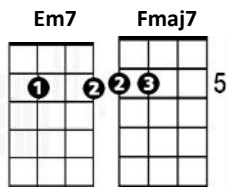

Espresso

Difficulty = 🎸🎸

Sabrina Carpenter

CHORDS USED IN THIS SONG

[Fmaj7] [Em7]

[Fmaj7] [Em7]

[Fmaj7] [Em7]

[Fmaj7] [Em7*]

Now he's [Fmaj7] thinkin' 'bout me every night, [Em7] oh,
Is it that sweet? I guess so, [Fmaj7]
Say you can't sleep, baby, I [Em7] know,
That's that me, espresso, [Fmaj7]

Move it up, down, left, right, [Em7] oh,
Switch it up like Nintendo, [Fmaj7]
Say you can't sleep, baby, I [Em7] know,
That's that me, espresso. [Fmaj7]