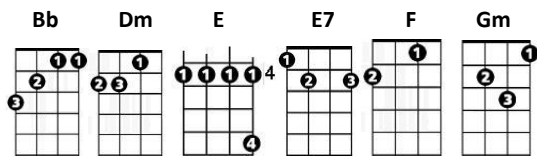

# Everything Goes My Way

Difficulty = 🎸🎸

### CHORDS USED IN THIS SONG

[Dm][E7][Bb][F]  
[Dm][E7][Bb][F]

[Dm] When I took you [E7] back, I thought you'd [Bb] only up and run [F]  
[Dm] But you're still [E7] here, I [Bb] know [F]  
[Dm] And when I took you [E7] back, I thought you'd [Bb] only up and run [F]  
[Dm] But you're still [E7] here, [Bb] you're still [F] here

[Dm\*] I'd given up on [E7\*] you, you shot a [Bb] hole in my heart straight [F] through  
When you [Dm] pushed me aside, [E7] three weeks I cried [Bb] [F]  
[Dm] But now you've got me [E7] back, you know I'll [Bb] never up and run [F]  
[Dm] Yeah I'll stay [E7] here, [Bb] I'll stay right [F] here