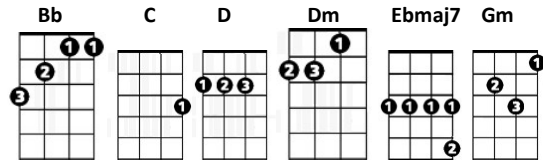

Female of the Species

Space

Difficulty = !!

CHORDS USED IN THIS SONG

[D][Gm]
[D][D]
[D][Gm]
[D][D]

A [D] thousand thundering [Gm] thrills await me
[D] Facing insurmountable[Gm] odds gratefully.
The [D] female of the [Gm] species is more deadly than the
[D] male

[D] Shock, shock, horror, horror [Gm] shock shock horror
[D] I'll shout myself hoarse for your [Gm] supernatural force
[D] The female of the [Gm] species is more deadly than the
[D] male

[Ebmaj7] Oh she deals in [C] witchcraft
[Ebmaj7] And one kiss and [C] I'm zapped

Oh [Bb] how can heaven hold a place for [Dm] me
When a [Bb] girl like you has cast a spell on [Dm] me
Oh-oh [Bb] how can heaven hold a place for [Dm] me
When a [Gm] girl like you has cast a spell on [D] me

[D][Gm]
[D][D]
[D][Gm]
[D][D]
[Ebmaj7] [C]
[Ebmaj7] [C]

Oh [Bb] how can heaven hold a place for [Dm] me
When a [Bb] girl like you has cast a spell on [Dm] me
Oh-oh [Bb] how can heaven hold a place for [Dm] me
When a [Gm] girl like you has cast a spell on [D] me
[D]