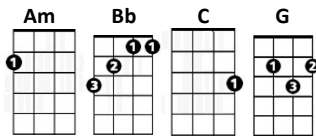

I Love It

Difficulty = !

Icona Pop

CHORDS USED IN THIS SONG

[G]

[G] I got this feeling on the summer day when you were gone

[C] I crashed my car into the bridge. I watched, I let it burn

[G] I threw your shit into a bag and pushed it down the stairs

[C] I crashed my car into the bridge [*]

I don't [G] care, I love it, I don't [C] care

[G] I got this feeling on the summer day when you were gone

[C] I crashed my car into the bridge. I watched, I let it burn

[G] I threw your shit into a bag and pushed it down the stairs

[C] I crashed my car into the bridge.

I don't [G] care, I love it, I don't [C] care

You're on a [Am] different road, I'm in [Bb] the milky way

You want me [C] down on earth, but I am up in space

You're so damn [Am] hard to please, we gotta [Bb] kill this switch

You're from the [C] 70s, but I'm a [*] 90s bitch, I love it [G] [C],

I love it [G] [C]