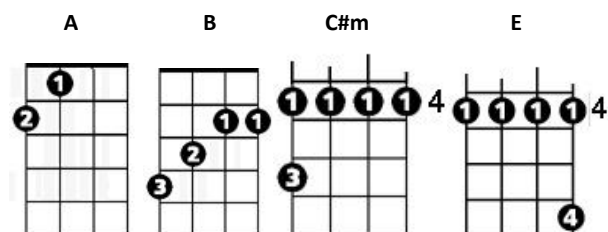

# I'm on Fire

Difficulty = 

### CHORDS USED IN THIS SONG

[E][E][E][E]

[E][E][E][E]

[C#m][C#m][C#m][C#m]

[C#m][C#m][C#m][C#m]

[E] Hey, little girl, is your daddy home?

Did he [E] go away, and leave you all alone?

Hmm [A] mm, I got a bad de-[C#m]-sire, [A] woh-oh-[B]-oh, I'm on [E] fire

[C#m][C#m][C#m][C#m]

Sometimes, it's like [A] someone took a knife, baby, edgy and dull,

And cut a [E] six-inch valley through the [C#m] middle of my skull [C#m]

At [E] night, I wake up, with the sheets soaking wet,