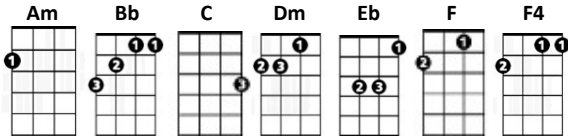

It's Only Natural

Difficulty = 🎸🎸🎸

Crowded House

CHORDS USED IN THIS SONG

[F] [F] [F] [F]
[F] Ice will [F4] melt, [F] water will [F4] boil
[F] You and [F4] I, can [F] shake off this [F4] mortal coil
It's [Eb] bigger than [Bb] us
You [Eb] don't have to [Bb] worry about... [F] it [F4]
[F] [F4]

[F] Ready or [F4] not, [F] here comes the [F4] drop
[F] You feel [F4] lucky when you [F] know where you [F4] are
It's [Eb] gonna come [Bb] true
[Eb] Here in your [Bb] arms I [F] remember [F4]
[F] [F4]

[F] [F] [F] [F]

We'll be [F] shaking like [F4] mud, [F] buildings of [F4] glass
[F] Sink into the [F4] bay they'll be [F] under the [F4] rocks again
[Eb] You don't have to [Bb] say I [Eb] know you're [Bb] afraid
It's only [Dm] natural...
that [Dm] I should want to be [Am] there with you [Am]
It's only [Dm] natural
that [Dm] you should feel the same way [Am] too [Am] [C]