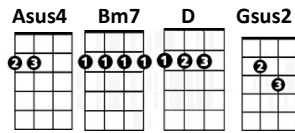

Keep The Car Running

Difficulty = !!

Arcade Fire

CHORDS USED IN THIS SONG

[D] [D] [D] [D]

[D] Every night my dream's the same
[D] Same old city with a different name
[Gsus2] Men are coming to take me away
[D] I don't know why but I know I can't stay

[D] There's a weight that's pressing down
[D] Late at night you can hear the sound
[Gsus2] Even the noise you make when you sleep
[D] Can't swim across a river so deep

[Asus4] They know my name, 'cause I [D] told it to them But they
[Bm7] don't know where and they [Gsus2] don't know when
[Asus4] It's coming, when it's coming [D]

[D] There's a fear I keep so deep
[D] Knew its name just before I could speak, yeah
[Gsus2] Oh Oh Oh Oh
[D]

[Asus4] They know my name, 'cause I [D] told it to them
But they [Bm7] don't know where and they [Gsus2] don't know when
[D] It's [Gsus2] coming, or [D] when but it's [Gsus2] coming

Keep the car [D] running
[D] If some night I don't come home
[D] Please don't think I've left you alone
[Gsus2] The same place animals go when they die
[D] You can't climb across a mountain so high
[Gsus2] The same city where I go when I sleep
[D] You can't see across a river so deep