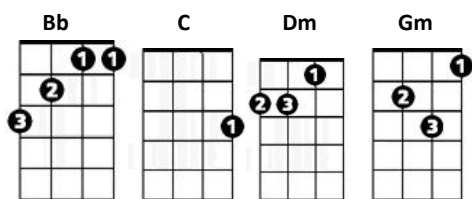

Love Me Again

Difficulty = 🎸🎸

John Newman

CHORDS USED IN THIS SONG

[Gm*] Know I've done wrong, [Bb*] left your heart torn
[Dm*] Is that what devils [C*] do?
[Gm*] Took you so long, [Bb*] where only fools gone
[Dm*] I shook the angel in [C*] you

[Gm*] Now I'm rising [Bb*] from the crowd
[Dm*] Rising up to [C*] you
[Gm*] Feel with all the [Bb*] strength I found
[Dm*] Is nothing I can't [C*] do

[Gm]
[Gm] I need to [Bb] know now, [Dm] know now
Can you [C] love me again?
[Gm] I need to [Bb] know now, [Dm] know now
Can you [C] love me again?
[Gm] I need to [Bb] know now, [Dm] know now
Can you [C] love me again?
[Gm] I need to [Bb] know now, [Dm] know now
Can you [C] love me again?
[Gm] [Bb] [Dm]
[C] Can you love me again?