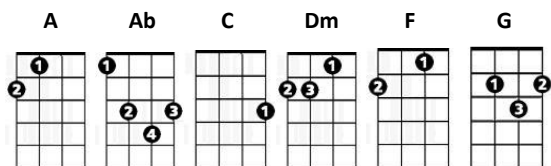

Movin' On Up

Difficulty = 

Primal Scream

CHORDS USED IN THIS SONG

(Note, riff = [C][Eb]/[Bb]/[Eb]/)

[C] [C] [C] [C]

[C] I was blind, now I can see
[C] You made a believer out of me
[C] I was [G] blind, now I can [F] see
You made a [C] believer, out of me

[C] I'm movin' on [G] up now
Gettin' out of the [F] darkness
My light shines [Dm] on
My light shines [F] on
My light shines [C] on

[C] I was lost, now I'm found
[C] I believe in you, I've got no bounds
I was [G] lost, now I'm [F] found
I believe in [C] you, I got no bounds

[C] [Bb] [Ab] [F]

[C] [Bb] [Ab] [F]

[C] [C] [C] [C]

[C] My light shines [Bb] on

[Ab] My light shines [F] on

[C] My light shines [Bb] on

[Ab] My light shines [F] on

I'm [C] gettin' out of the darkness [Bb] my [Bb] light shines on (my light shines on)

I'm [Ab] gettin' out of the darkness my [F] light shines on (my light shines on)

I'm [C] gettin' out of the darkness [Bb] my [Bb] light shines on (my light shines on)

I'm [Ab] gettin' out of the darkness my [F] light shines on (my light shines on)