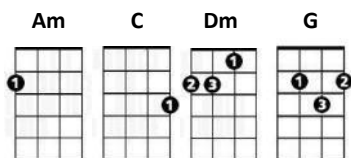

Magical Mystical

Difficulty = 🍷🍷

Benson Boone

CHORDS USED IN THIS SONG

[Dm/][C]

There's nothing [Dm] colder than your shoulder
When you're dragging me [G] along like you [C] do, like you do
And then you [Dm] switch up with no warnin'
And you kiss me like you [G] want it, how [C] rude, how rude