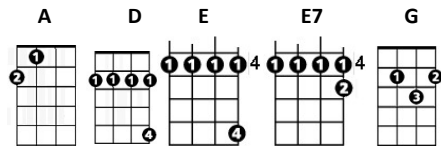

# No Rain

Difficulty = 🎸🎸🎸

## Blind Melon

CHORDS USED IN THIS SONG

[E] [D]

[E] [D]

[E] All I can say is that my [D] life is pretty plain  
I [A] like watchin' the puddles [G] gather [E] rain  
And [E] all I can do is just [D] pour some tea for two  
and [A] speak my point of view but [G] it's not [E] sane, It's not [E7\*] sane  
[E] I just want [D] someone to [E] say to me [D] oh,  
[E] I'll always [D] be there when you [E] wake [D] yeah...  
[E] You know I'd like to [D] keep my cheeks [E] dry today [D]  
[E] So stay with [D] me and I'll have it [E] made [D]

And I [E] don't understand why I [D] sleep all day  
And I [A] start to complain that [G] there's no [E] rain  
And [E] all I can do is read a [D] book to stay awake  
It [A] rips my life away, but it's [G] a great escape [E]  
[E\*] escape, [E\*] escape, [E\*] escape