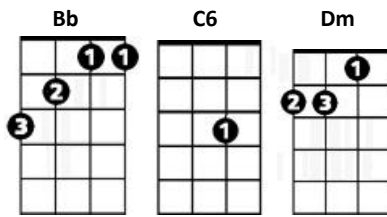

Once Around the Block

Difficulty = 1

Badly Drawn Boy

CHORDS USED IN THIS SONG

[Dm] [Bb] [Bb] [C6], [Dm] [Bb] [Bb] [C6]
[Dm] [Bb] [Bb] [C6], [Dm] [Bb] [Bb] [C6]

You [Dm] quiver like a [Bb] candle on fire [C6]
I'm putting you [Dm] out, maybe to [Bb] night, we could be the last [C6] shout
And I'm [Dm] fascin-[Bb]-ated by your style [C6]
Your [Dm] beauty will [Bb] last for a while [C6]

[Dm] [Bb] [Bb] [C6]
[Dm] [Bb] [Bb] [C6]

You're [Dm] feeling [Bb] instead of being [C6]
The more that I [Dm] live on the [Bb] inside, there's nothin' to give [C6]
I'm [Dm] infatu-[Bb]-ated by your moves [C6]
I've [Dm] gotta search [Bb] hard for your clues [C6]

[Dm] Tryin' to [Bb] outrun your fear [C6]
You're running to [Dm] lose heart on your [Bb] sleeve and your soul in your [C6] shoes
Take a [Dm] left [Bb] a sharp left and another left [C6]
[Dm] Meet me on the [Bb] corner we'll start [C6]
[Dm] again [Bb] [Bb] [C6]