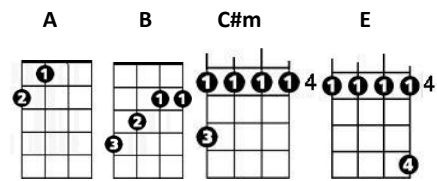

Red Light Spells Danger

Difficulty = 🍷🍷🍷

Billy Ocean

CHORDS USED IN THIS SONG

[C#m] [A] [E] [B]

[C#m] Red Light, spells [A] danger
Can't [E] hold out, much [B] longer
'Cause [C#m] red light means [A] warning
Can't [E] hold out, I'm [B] burning (No, no, no)

[C#m] You took my heart and turned me on
[A] And now the danger sign is on
[E] I never thought the day would come
[B] When I would feel alone without you

[C#m] And now I'm like a child again
[A] Calling out his mama's name
[E] You got me on a ball and chain
[B] Doin' things that I don't want to

[A] Can't, stop, running to ya
[B] Feel, love, coming through ya
[A] Girl, with, you beside me
[B] Hold, on, heaven guide me

[E] Red light (til the red light) spells [A] danger (oh a danger warning)
Can't [E] hold out (can't hold out) much [B] longer (no no baby)
'Cause [E] red light (feel the red light) means [A] warning (oh it's a danger warning),
Can't [E] hold out (no no now) I'm [B] burning (woah-oh oh oh)

[E] Red light (it's a red-light baby) spells [A] danger (oh that's a danger warning)
Can't [E] hold out (can't hold out) much [B] longer (ohhh you gotta help me baby)
'Cause [E] red light (feel the red light) means [A] warning (oh it's a danger warning),
Can't [E] hold out (can't hold out) I'm [B] burning (no no nooooo)
[E]