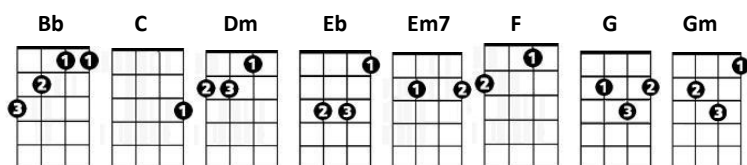

Rosanna

Difficulty = 

Toto

CHORDS USED IN THIS SONG

[G]

[G] All I wanna do when I wake up in the morning is see your eyes, Rosanna, Rosanna
[F] I never thought that a girl like you could ever [Em7] care for me, Ros-[G]-anna [G] [C]//
[F] All I wanna do in the middle of the evening is hold you tight, Rosanna, Rosanna
[Eb] I didn't know you were looking for more than [Dm] I could ever give

[Gm*] Not quite a year since she [F*] went [Bb*] away [Eb*] Rosan-[Bb*]-na [F*] yeah
[Gm*] Now she's gone and I [F] have to [Bb*] say [Eb]//[Bb]//[F] [F*]
Meet you [Cm] all the way [Eb]//[Bb]//[F]//
Meet you [Cm] all the way [Eb] Rosan-[Bb]-na [F] yeah
Meet you [Cm] all the way [Eb]//[Bb]//[F]//
Meet you [Cm] all the way [Eb] Rosan-[Bb]-na [F*] yeah

[G] I can see your face still shining through the window on the other side, Rosanna, Rosanna
[F] I didn't know that a girl like you could make me [Em7] feel so sad, Ros-[G]-anna [G] [C]//
[F] All I wanna take is a night you'll never ever have to compromise, Rosanna, Rosanna
[Eb] I never thought that losing you could [Dm] ever hurt so bad

Meet you [Cm] all the way [Eb] Rosan-[Bb]-na [F] yeah

Meet you [Cm] all the way [Eb]//[Bb]//[F]//

Meet you [Cm] all the way [Eb] Rosan-[Bb]-na [F*] yeah