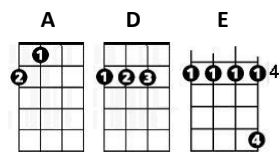

Second Hand News

Difficulty = 🍷🍷

Fleetwood Mac

CHORDS USED IN THIS SONG

[E]

[A] I know there's [D] nothing to [A] say

[A] Someone has [D] taken my [A] place

When times go [E] bad, when [A] times go [E] rough,

Won't you [A] lay me down in the [D] tall grass, and [E] let me do my stuff?

[A] I know I got [D] nothing on [A] you

[A] I know there's [D] nothing to [A] do

When times go [E] bad and you [A] can't get [E] enough,

Won't you [A] lay me down in the [D] tall grass, and [E] let me do my stuff? (do it)

[A] Bam bam bam bam ba-bam

[D] Bam bam bam bam ba-bam

[A] Bam bam bam bam, bam [E] bam, bam [A] bam (do do de-do)

[A] Bam bam bam bam ba-bam

[D] Bam bam bam bam ba-bam

[A] Bam bam bam bam, bam [E] bam, bam [A] bam (do do de do)

[A] I'm just second hand news, I'm just second hand news, [D] yea-[E]-eah

[A] I'm just second hand news, I'm just second hand news, [D] yea-[E]-eah