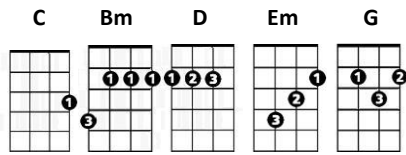

Sexuality

Difficulty = 🍷🍷🍷

Billy Bragg

CHORDS USED IN THIS SONG

[G] [D] [C] [D]

[G] [D] [C] [D]

I've had rel-[G]-ations [D] [C] with [D] girls from many [G] nations [D] [C] [D]
I've made [G] passes [D] [C] at [D] women of all [G] classes [D] [C] [D]
And [G] just be-[D]-cause you're [C] gay [D] I [G] won't turn [D] you a-[C]-way [D]
[G] If you [D] stick a-[C]-round [D] I'm [G] sure that we can [D] find some [C] common [D] ground

[C] Sexuali-[D]-ty, [G] strong and warm and [C] wild and free
[C] Sexuali-[D]-ty, your [Em] laws do not [C] apply to [D] me

A [G] nuclear [D] subma-[C]-rine sinks off the [D] coast of [G] Sweden [D] [C] [D]
[G] Headlines [D] give me [C] headaches, [D] when I [G] read them [D] [C] [D]
I had an [G] uncle [D] who once [C] played, [D] [G] for Red [D] Star Bel-[C]-grade [D]
He said that [G] some things are [D] really best [C] left [D] unspoken
But [G] I prefer it [D] all to be [C] out in the [D] open