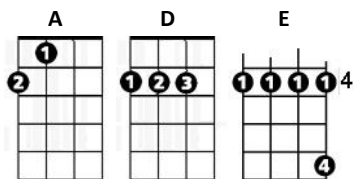

She Bangs the Drum

Difficulty = 🥁🥁

Stone Roses

CHORDS USED IN THIS SONG

[E] [E] [E] [E]

[E] I can feel the earth begin to move
I hear my needle hit the [D] groove
And spiral through another day
I hear my song begin to [E] say
Kiss me where the sun don't shine
The past was yours
But the future's [D] mine
You're all out of time

[E] I don't feel too steady on my feet
I fe-el hollow I feel [D] weak
Passion fruit and holy bread
Fill my guts and ease my [E] head
Through the early morning sun
I can see her, here she [D] comes
She bangs the drums