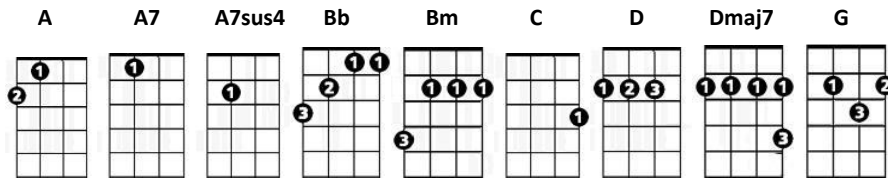

Show Me the Way

Difficulty = 

Peter Frampton

CHORDS USED IN THIS SONG

[D] [Dmaj7] [Bm] [Bb] [C]
[D] [Dmaj7] [Bm] [Bb] [C]
[D] [Dmaj7] [Bm] [Bb] [C]
[D] [Dmaj7] [Bm] [Bb] [C]

[D] I wonder how you're feeling
There's [Dmaj7] ringing in my ears
And [Bm] no one to relate to 'cept the [Bb] sea [C]
[D] Who can I believe in?
I'm [Dmaj7] kneeling on the floor
There [Bm] has to be a force
Who do I [Bb] phone?

The [A7sus4] stars are out and shining
But all I [G] really want to know

[A] Oh won't [Bm] you show me the [G] way,
[A] I want [Bm] you to show me the [G] way, [A7]

[D] [Dmaj7] [Bm] [Bb] [C]

Well, [D] I can see no reason
You're [Dmaj7] living on your nerves
When [Bm] someone drops a cup and I [Bb] submerge [C]
I'm [D] swimming in a circle
I [Dmaj7] feel I'm going down
There [Bm] has to be a fool to play my [Bb] part

[A7sus4] Someone thought of healing
But all I [G] really want to know

[A] I want [Bm] you show me the [G] way,
[A] I want [Bm] you show me the [G] way,
[A] I want [Bm] you day after [G] day, [A7]

[D] [Dmaj7] [Bm] [Bb] [C]
[D] [Dmaj7] [Bm] [Bb] [C]

Yeah, [D] I wonder if I'm dreaming
I [Dmaj7] feel so unashamed
I [Bm] can't believe this is happening to [Bb] me

[A7sus4] I watch you when you're sleeping
And then [G] I want to take your love

[A] Oh won't [Bm] you show me the [G] way
[A] I want [Bm] you to show me the [G] way
[A] I want [Bm] you day after [G] day
[A] I want [Bm] you day after [G] day
[A] Oh won't [Bm] you show me the [G] way
[A] [D]