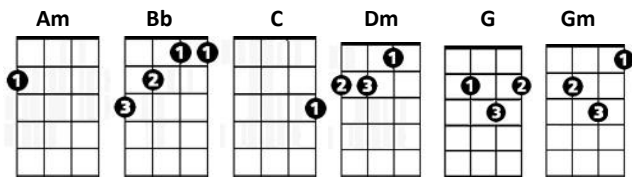

# Smooth Operator

Difficulty = 

### CHORDS USED IN THIS SONG

[Dm] [Dm] [Dm] [G]  
[Dm] [Dm] [Dm] [G]  
[Dm] [Dm] [Dm] [G]  
[Dm] [Dm] [Dm] [G]

[Dm] Diamond [Am] life [Gm] [Am]  
[Dm] Lover [Am] boy [Gm] [Am]  
We [Dm] move in [Am] space with [Gm] minimum [Am] waste and  
[Dm] Maximum [Am] joy [Gm] [Am]

[Dm] [Dm] [Dm] [Dm]  
[Bb] [Bb] [C] [C]  
[Dm] [Am] [Gm] [Am]  
[Dm] [Am] [Gm] [Am]

[Dm] Face to [Am] face [Gm] [Am]  
each [Dm] classic [Am] case [Gm] [Am]  
We [Dm] shadow [Am] box and [Gm] double [Am] cross  
Yet [Dm] need the [Am] chase [Gm] [Am]

[Dm] Coast to [Am] coast, [Gm] LA to [Am] Chicago  
[Dm] western [Am] male [Gm] [Am]  
[Dm] Across the [Am] north and [Gm] south to Key [Am] Largo,  
[Dm] love for [Am] sale [Gm] [Am]

[Dm] smooth oper-[Am]-ator [Gm] [Am]  
[Dm] smooth, [Am] operator [Gm] [Am]  
[Dm] smooth oper-[Am]-ator [Gm] [Am]  
[Dm] smooth, [Am] operator [Gm] [Am]  
[Dm]