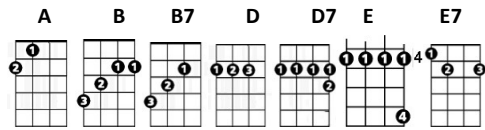

Son of a Preacher Man

Dusty Springfield

Difficulty = 🎸🎸🎸

CHORDS USED IN THIS SONG

[E] [E] [E] [E]

[E] Billy Ray was a preacher's son
 And when his [A] daddy would visit he'd [E] come along
 When they'd gather 'round and started talking
 [B7] That's when Billy would take me walking
 A-through the back yard we'd go walking
 Then he'd look into my eyes
 Lord knows to my surprise

The [E] only one who could ever reach me
 [A] Was the son of a [E] preacher man
 The [E] only boy who could ever teach me
 [A] Was the son of a [E] preacher man
 Yes he [E] was, he [B] was, [A] mmm, yes he was

[E] [E]

[E] Being good isn't always easy
 [A] No matter how [E] hard I'd try
 [E] When he started sweet-talkin' to me
 [B7] He'd come and tell me everything is all right
 He'd kiss and tell me everything is all right
 Can I get away again tonight

Look at us here, how much we've grown

And the [A] only one who could ever reach me

[D] Was the son of a [A] preacher man

The [A] only boy who could ever teach me

[D] Was the son of a [A] preacher man

Yes he [A] was, he [E] was, [D7] ooh yes he was