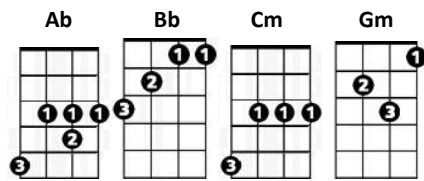

The Jam

CHORDS USED IN THIS SONG

[Bb] [Gm]

[Bb] [Gm]

[Cm] [Ab]

[Bb] [Gm]

[Bb] A police car and a [Gm] screaming siren

[Bb] A pneumatic drill and [Gm] ripped up concrete

[Bb] A baby wailing and [Gm] stray dog howling

[Bb] The screech of brakes and [Gm] lamp light blinking

[Cm] That's enter-[Ab]-tainment

[Cm] That's enter-[Ab]-tainment

[Bb] [Gm]

[Bb] A smash of glass and a [Gm] rumble of boots

[Bb] An electric train and a [Gm] ripped up phone booth

[Bb] Paint splattered walls and the [Gm] cry of a tomcat

[Bb] Lights going out and a [Gm] kick in the balls, I say

[Cm] That's enter-[Ab]-tainment

[Cm] That's enter-[Ab]-tainment