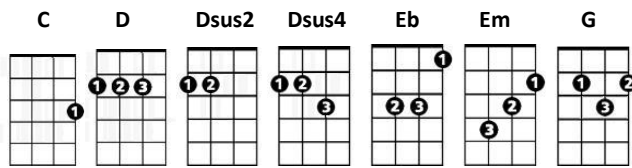

The One I Love

Difficulty = 🍷🍷

R.E.M.

CHORDS USED IN THIS SONG

[Em][Dsus2] [Em] [Em]

[Em][Dsus2] [Em] [Em]

[Em] This one goes out [Dsus2] to the one I [Em] love

[Em] This one goes out [Dsus2] to the one I've [Em] left behind

[G] A simple [D] prop to [C] occupy my time

[Em] This one goes out [Dsus2] to the one I [Em] love

[Em] Fire [Dsus2] [Em] [Em]

[Em] Fire [Dsus2] [Em] [Em]

[Em] This one goes out [Dsus2] to the one I [Em] love

[Em] This one goes out [Dsus2] to the one I've [Em] left behind

[G] A simple [D] prop to [C] occupy my time

[Em] This one goes out [Dsus2] to the one I [Em] love

[Em] Fire [Dsus2] (she's [Em] comin'[Em] down on her own, now)

[Em] Fire [Dsus2] (she's [Em] comin'[Em] down on her own, now)

[G] [Dsus4] [G] [C] [Em] [D] [Em]

[Em] This one goes out [Dsus2] to the one I [Em] love

[Em] This one goes out [Dsus2] to the one I've [Em] left... behind