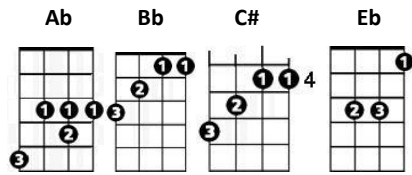

Things Can Only Get Better

Difficulty = 🍷🍷

D:Ream

CHORDS USED IN THIS SONG

You can [Eb*] walk my path, you can [Bb*] wear my shoes,
Learn to [C#*] talk like me and be an [Ab*] angel, too.
But [Eb*] maybe you ain't never gonna [Bb*] feel this way,
you ain't never gonna [C#*] know me, but I know [Ab*] you.

I'm singing it now, [Eb*] things can only get [Bb*] better,
can only get [C#*] better, if we see it through,
[Ab*] that means me and I mean you, too.

So teach me now that [Eb] things can only get [Bb] better
can only get, [C#] can only get, they get on from here,
you [Ab] know, I know that things can only get better. [Eb]