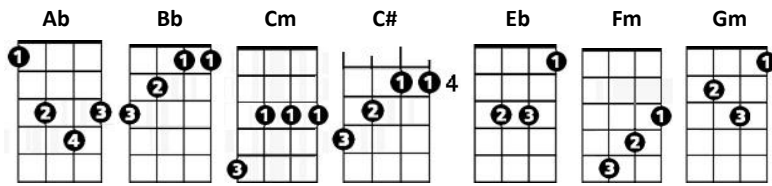

Together in Electric Dreams

Phil Oakey & Giorgio Moroder

Difficulty = 

CHORDS USED IN THIS SONG

[Eb] [Ab] [Bb] [Ab]
[Eb] [Ab] [Bb] [Ab]

[Eb] [Ab] [Bb] [Eb]
[Eb] [Ab] [Bb] [Eb]

[Eb] I only knew you [Bb] for a while
[Cm] I never saw your [Ab] smile
Till it was [Eb] time to go
[C#] Time to go [Fm] away, [Ab] (time to [Bb] go away)

[Eb] Sometimes its hard to [Bb] recognise
Love [Cm] comes as a [Ab] surprise
And it's [Eb] too late
It's [C#] just too late to [Fm] stay, too [Ab] late to [Bb] stay

[Eb] [Ab] We'll always be [Gm] together
[Ab] However [Bb] far it seems
[Eb] (Love never [Ab] ends) We'll always be [Gm] together
[Ab] Together in [Bb] electric dreams