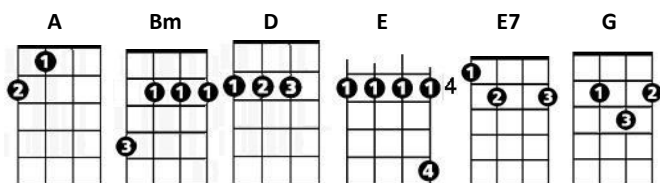

Waterloo

Difficulty = 🍷🍷🍷

ABBA

CHORDS USED IN THIS SONG

[D][D]

My [D] my, at [E] Waterloo, [A] Napoleon [G] did surren-[A]-der
Oh [D] yeah, and [E] I have met my [A] desti-[G]-ny [D] in quite a [A] similar [Bm] way
The history book on the shelf, is [E7] always repeating [A] itself [G][D][A]

[D] Waterloo - I was defeated, you [G] won the war
[A] Waterloo - promise to love you for-[D]-ever more [A]
[D] Waterloo - Couldn't escape if I [G] wanted to
[A] Waterloo - knowing my fate is to [D] be with you
Wow, wow, wow, wow, [A] Waterloo - finally facing my [D] Waterloo