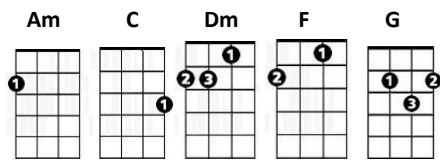

# What Do You Want From Me?

Difficulty = 🎸🎸

### CHORDS USED IN THIS SONG

Sha la [Dm] la la la-la [F] la shala [C] la la la-la [G] la  
Sha la [Dm] la la la-la [F] la shala [C] la la la-la [G] la

[Dm] There is one thing, that I would [Am] die for  
[Dm] It's when you say, my [Am] life is in your hands  
[F] 'Cause when you're near me, your [Am] love is all I need  
[F] Now I can't imagine

Sha la [Dm] la la la-la [F] la shala [C] la la la-la [G] la  
Sha la [Dm] la la la-la [F] la shala [C] la la la-la [G] la

[F] [Am] [F] [Am]  
[Am] [Dm] [F] [Am]  
[Am] [Dm] [F] [Am]  
[Dm] [F] [C] [G]

What do you [Dm] want from me? [F] It's not how it [C] used to be [G]  
You're taking my [Dm] life away [F] ruining [C] every-[G]-thing  
What do you [Dm] want from me? [F] It's not how it [C] used to be [G]  
You're taking my [Dm] life away [F] ruining [C] every-[G]-thing  
[Am] [G] [F] [G]  
[Am] [G] [F] [G]  
[Am\*] [G\*] [F\*] [Am\*]